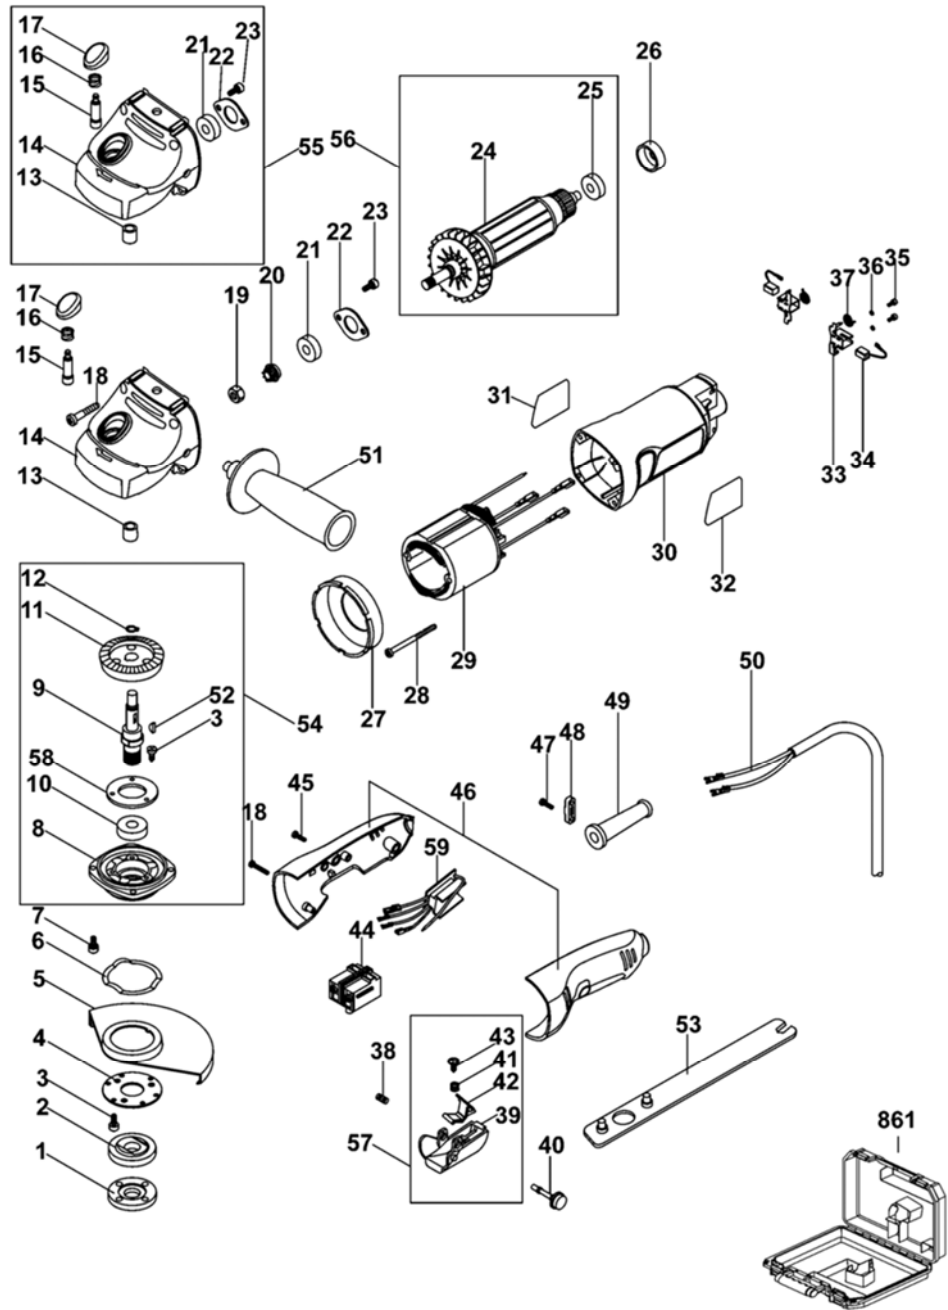

Black & Decker KG1202 Type 1 Small Angle Grinder Spare Parts